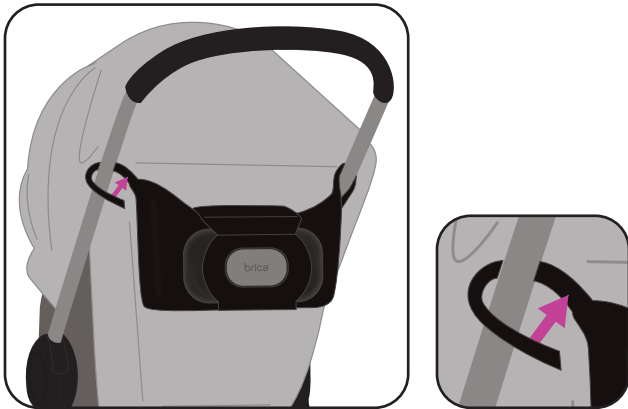

brica[®]

Stroller Organizer Plus

69001

Instructions

Attach to Stroller

Convert to tote

Adult installation required.

Do not place hot liquids near child.