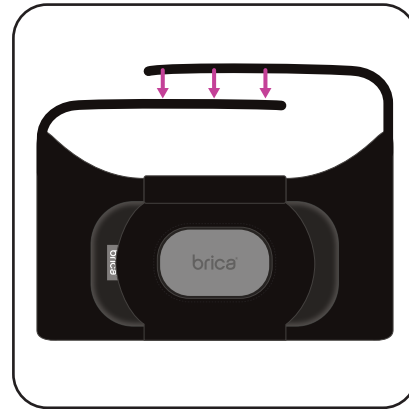

brica[®]

Stroller Organizer Plus

69001

Instructions

Attach to Stroller

Convert to tote

Adult installation required.

Do not place hot liquids near child.

CAUTION

Do not overload tote. Overloading may cause stroller to tip over. Refer to the stroller manufacturer's instructions on acceptable weight limits & stability for attachments/parcels.

Questions?
1.866.869.8257
brica.com